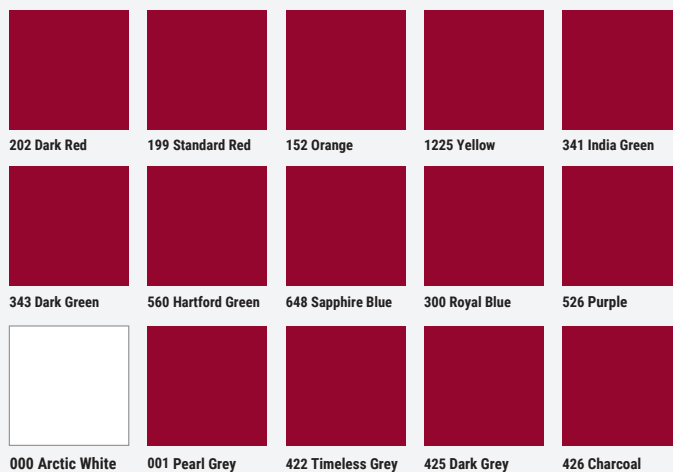

## Styling Options

21 Standard colors available (15 shown). Custom colors also available upon request. Scan the QR code below for optional accessories, and additional styling options.