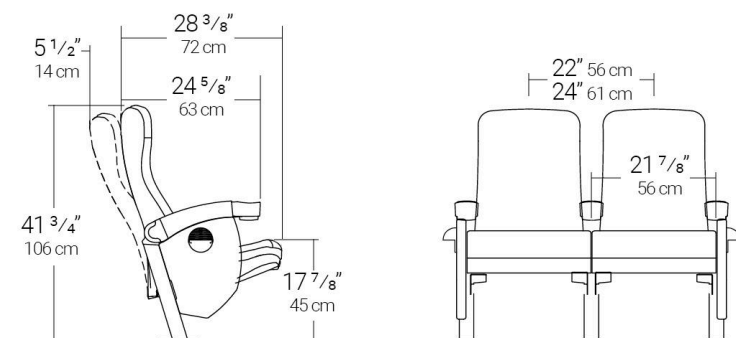

### ACTIVA SERIES

VIP / Premium Suite Seating

Easily Interchanged Seat and Back Pads

22" Minimum Seat Center