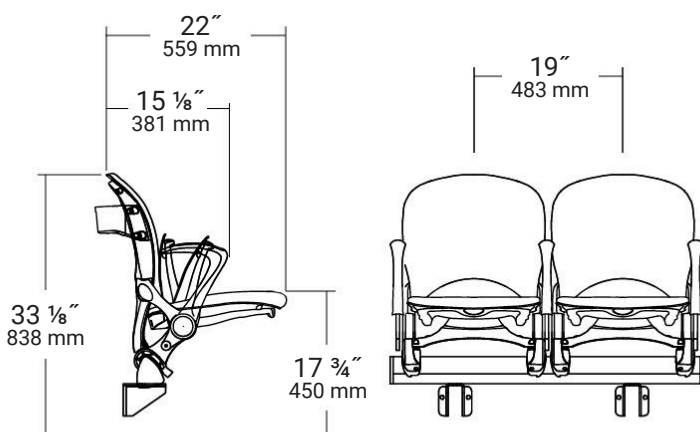

Shown: Standard 33" Round back chair. For more dimensions go to our website.

QUANTUM SERIES

Club / General Admission Seating

Beam-Mount System

19" (483 mm) minimum seat center (w/out armrest)