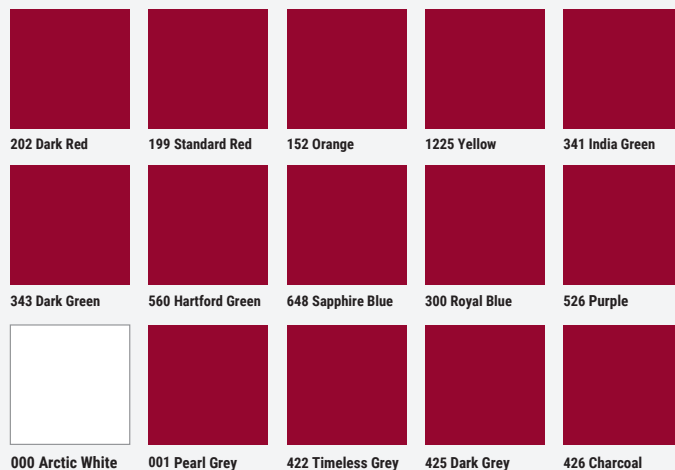

Styling Options

21 Standard colors available (15 shown). Custom colors also available upon request. Scan the QR code below for optional accessories, and additional styling options.

Shown: Standard 33" Round back chair. For more dimensions go to our website.