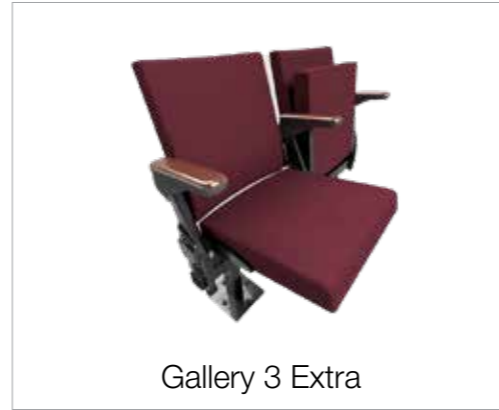

Available Seat Types

Courtside