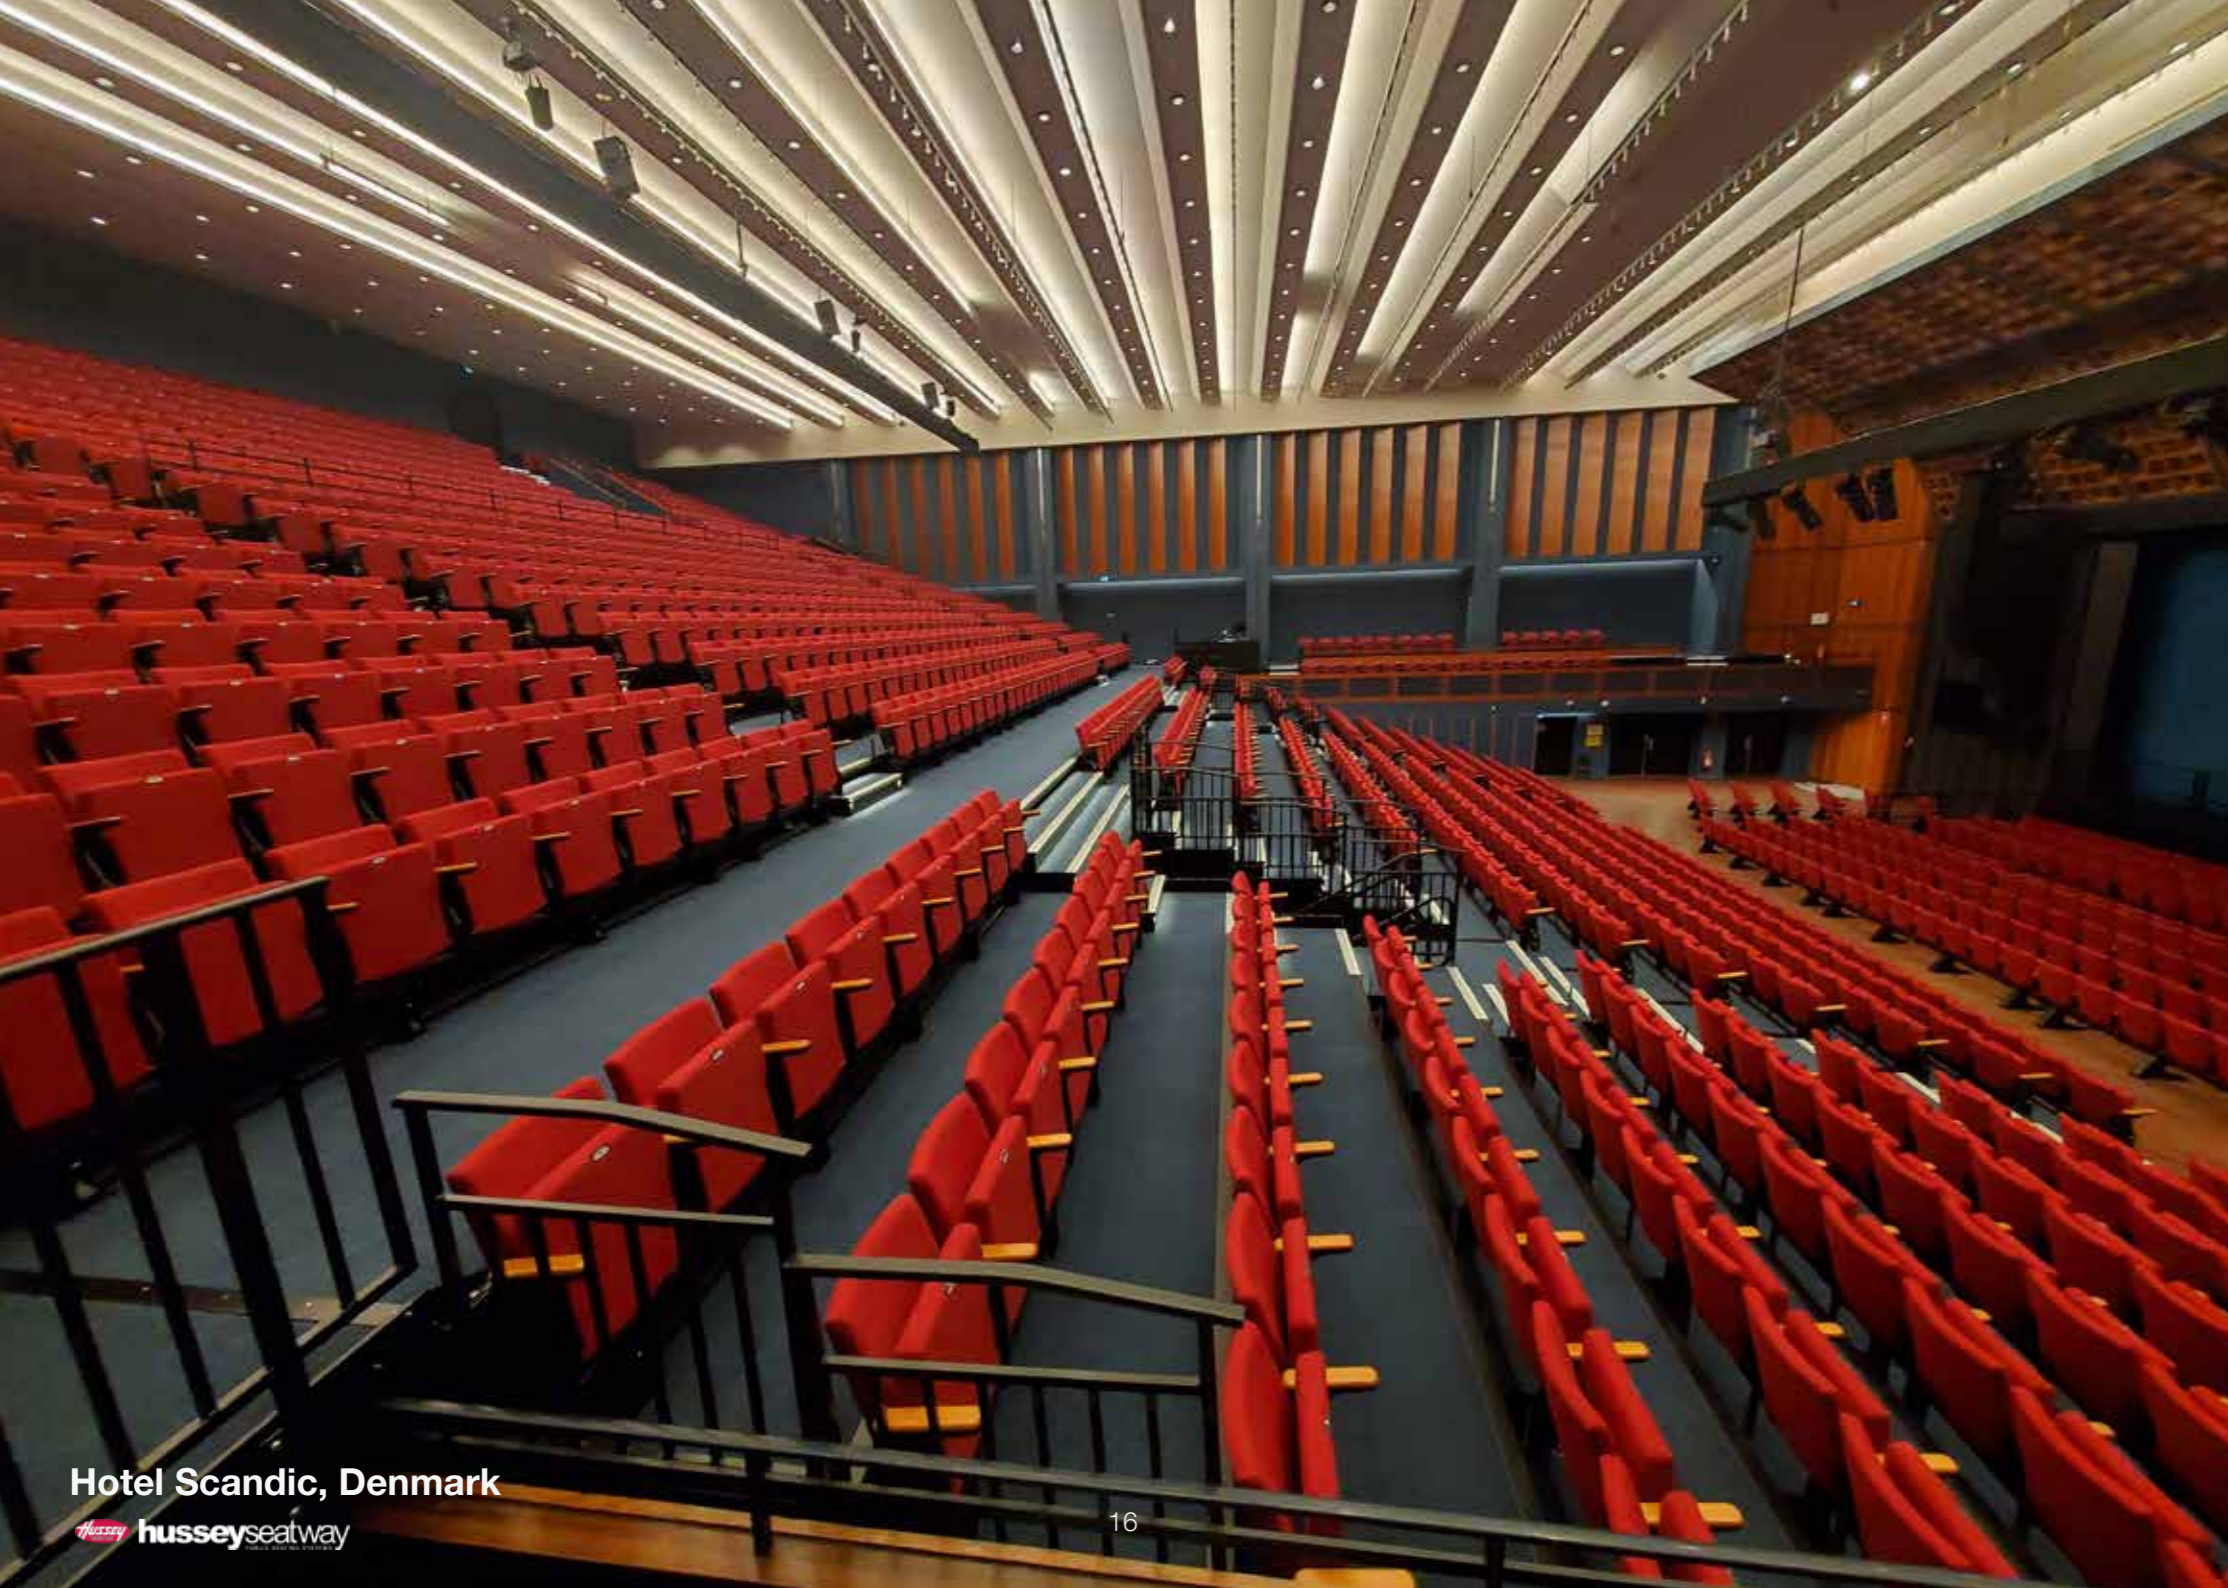

Row 0
 Row 0 seats offer a cost-effective way to increase your venue's seating capacity. These seats are permanently fixed to the front beam of Row 1, providing additional seating.

Semi-automatic operation
 A mechanism that enables the chairs on a retractable seating system to fold onto the platform automatically. This is a feature used in venues where striking times of a seating system are critical.

Low Rise Platforms
 Low-rise platforms are available from 150mm for use with portable chairs. Used to compliment Hussey Seatway retractable seating installations or as a stand-alone item.

Vomitories
 This is a custom feature that we can offer to enable access through the seating unit at the floor level.

Truncated Rows
 Truncated rows allow the retractable seating units to be partially opened with the front rows closed.

Wing/Tapered Units
 Wing Units are bespoke, designed to best fit the shape of the building and, therefore, maximise seat capacity.