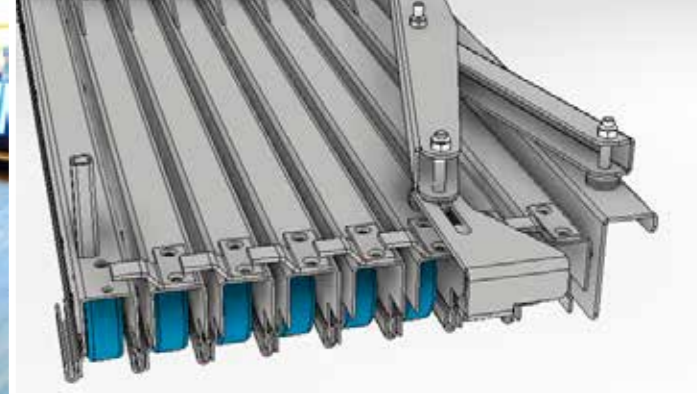

Mechanical Partial Opening
A simple solution to enable the end user to open retractable platforms and row configuration while ensuring all safety mechanisms are suitably deployed. The system can be provided as part of a new installation or installed retrospectively.