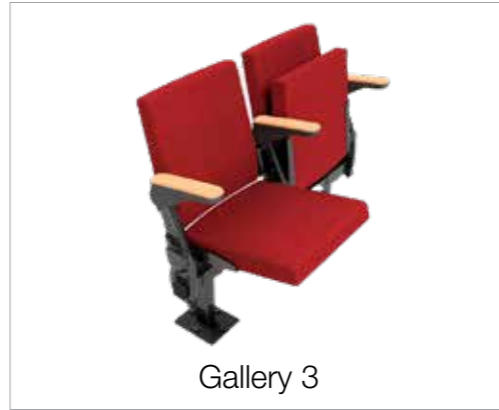

Available Seat Types

Club Bench