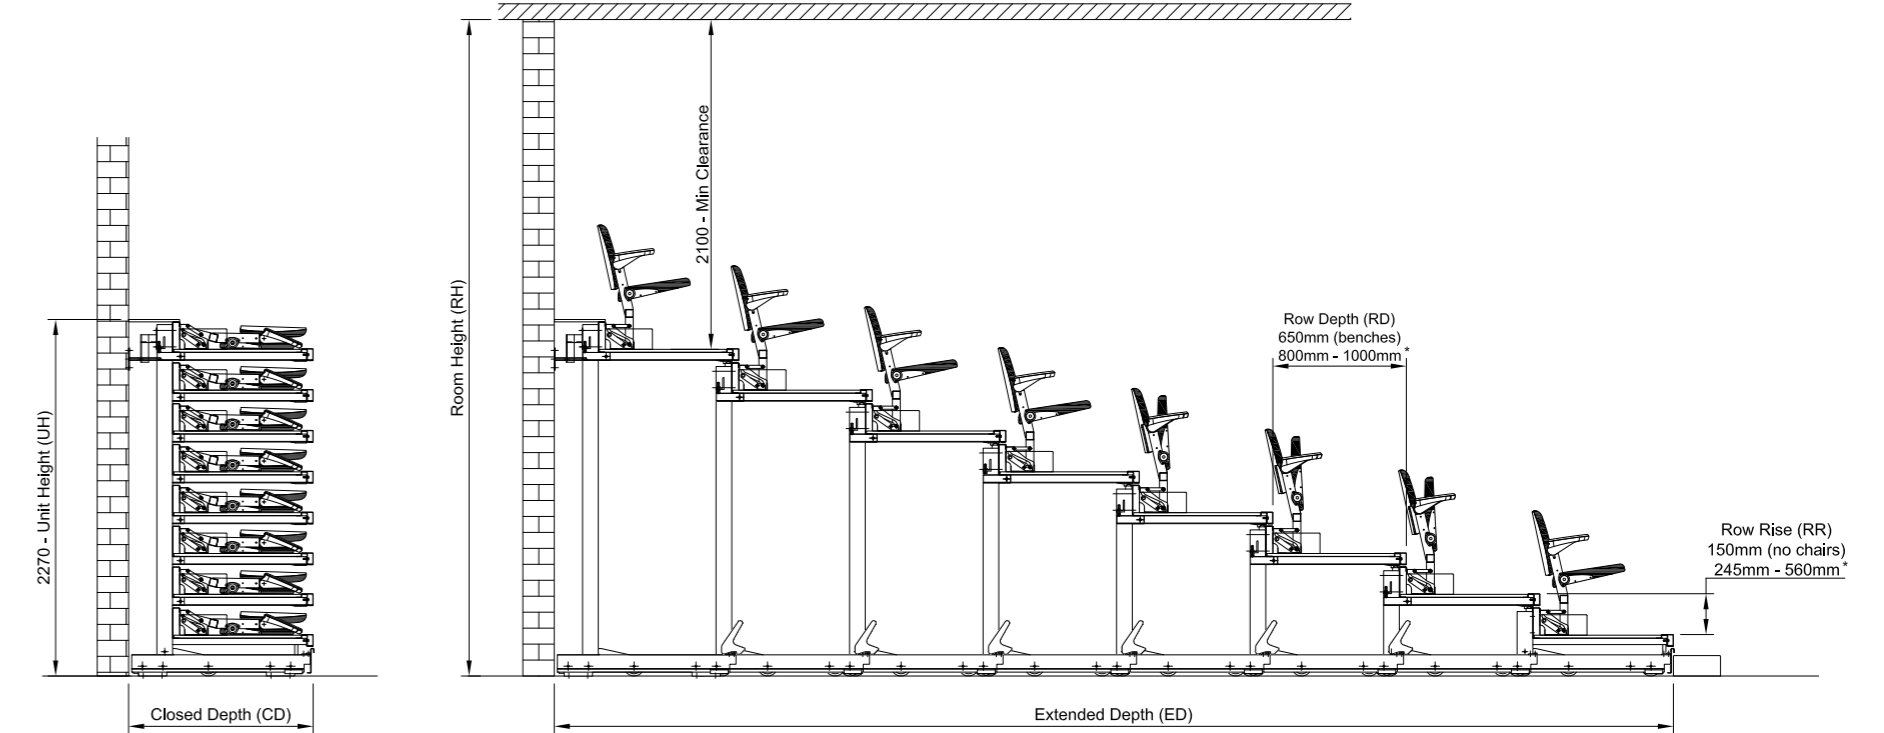

As part of our initial consultation, we take measurements of the space and provide you with either a seat count or a detailed CAD drawing based on the measurements taken from our site visit.

The Seatway TP is a premium, high-performance, telescopic seating system that is custom-engineered to suit specific spaces and design concepts, leading to flexible seating configurations. Therefore, unit width, depth, and rise are bespoke and can be designed to maximise audience sightlines and seating capacity.

The Seatway TP is an exceptional platform solution that has been used in high-profile venues including Alexandra Palace, Royal Opera House, and the Guild Hall School of Music.

Seatway TP

Dimension Guide	
RH	(number of rows x row rise) + [7"]
UH	(number of rows x row rise) + [2 1/2"]
ED	(number of rows x row depth) + [1'-1"]
CD	Row depth + [1'-1"]
RD	* Custom row depths are available
RR	* Custom row rises are available