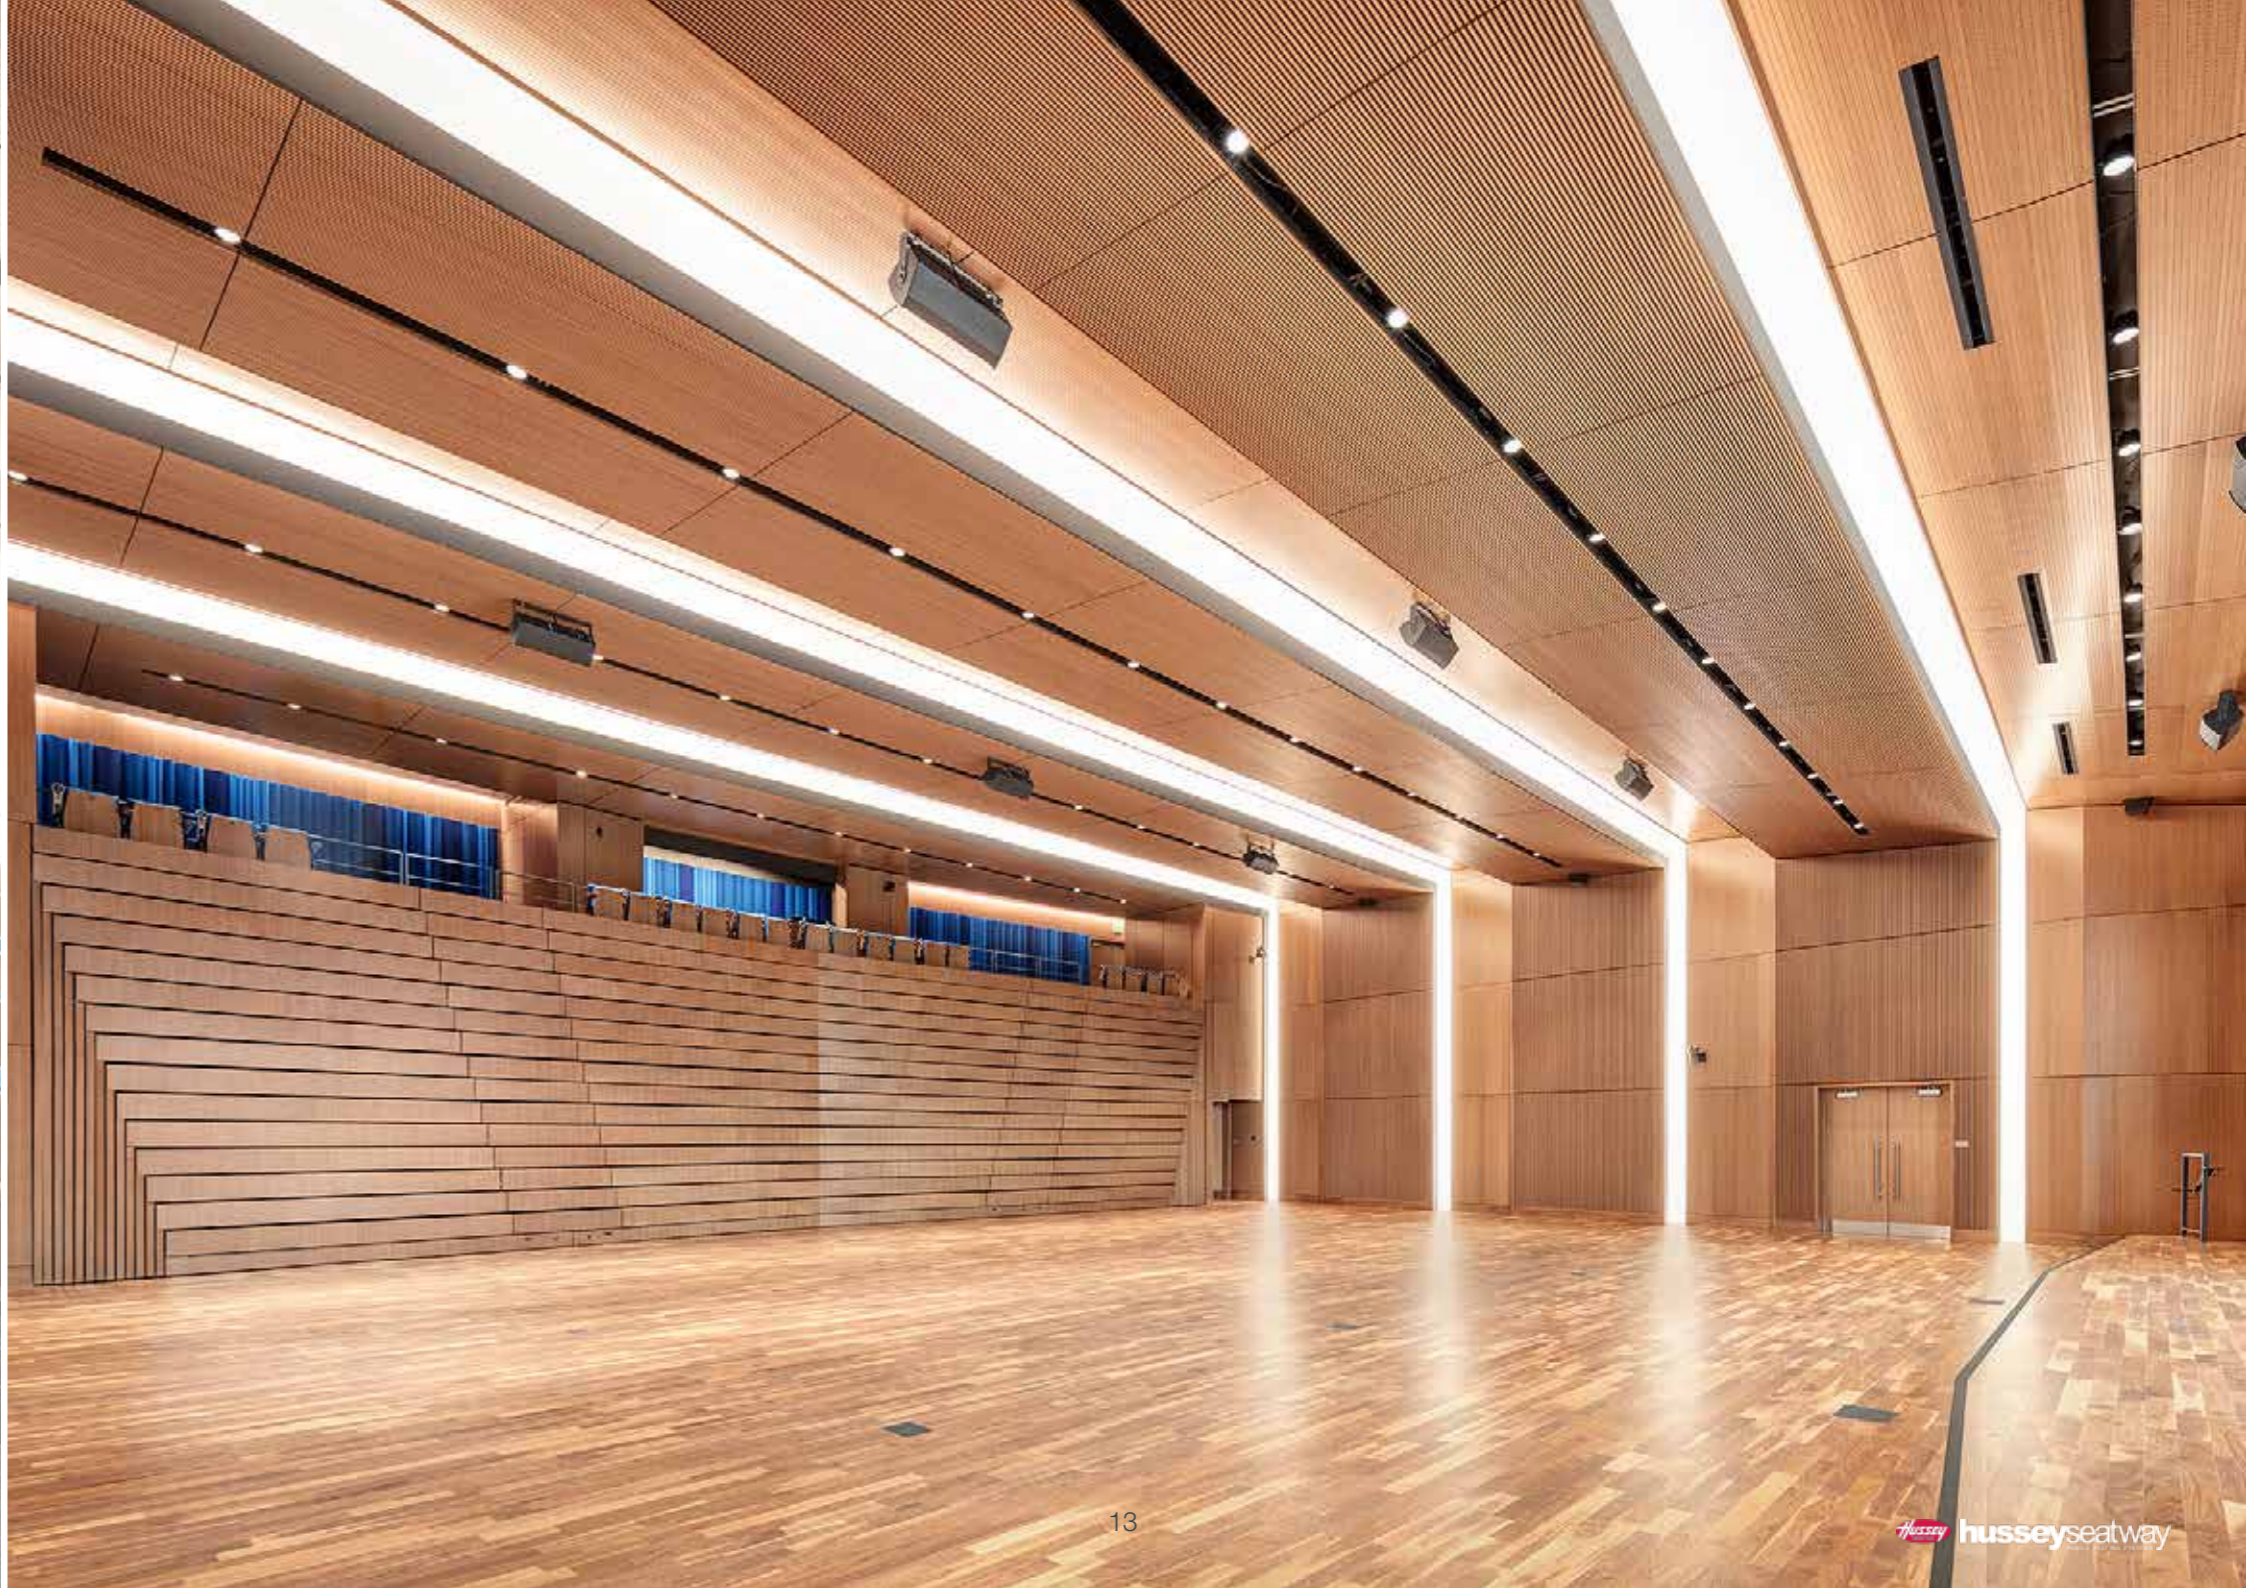

Seating Configurations

Double Depth Rows
 Double Row Depths enable 2 rows of chairs to be fitted per platform. This is ideal for venues with restricted ceiling height. We install a special feature to enable the platforms to be set at single or double depth.